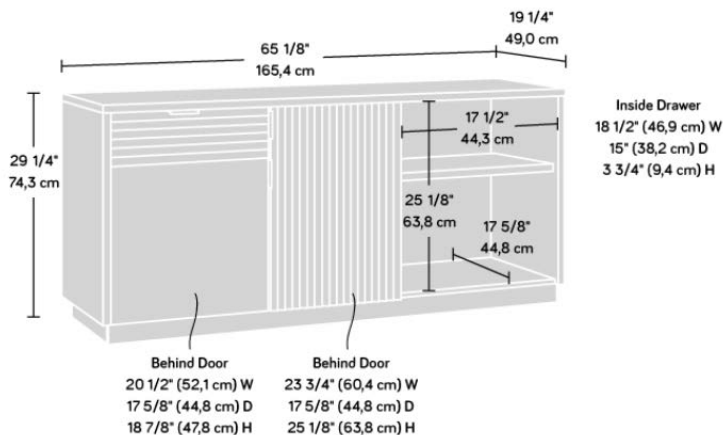

Width	165.4 cm
Depth	49 cm
Height	74.3 cm
Carton Height	16.5 cm
Carton Width	182.7 cm
Carton Depth	53.2 cm
Box Volume	0.160 cbm
Weight (gross)	62.4 kg

N.B: All measurements are approximate